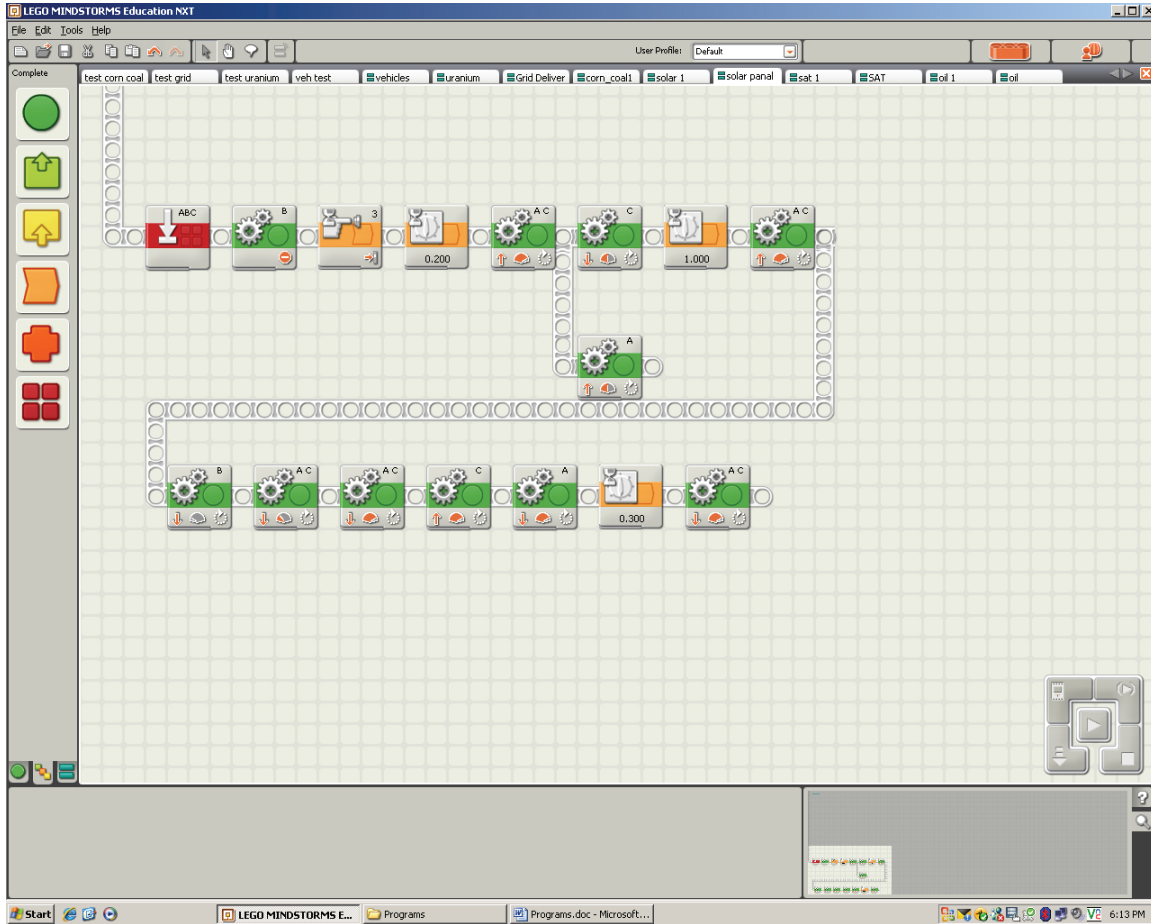

TechBrick FLL Team 10, Bel Air, MD

Solar Panel