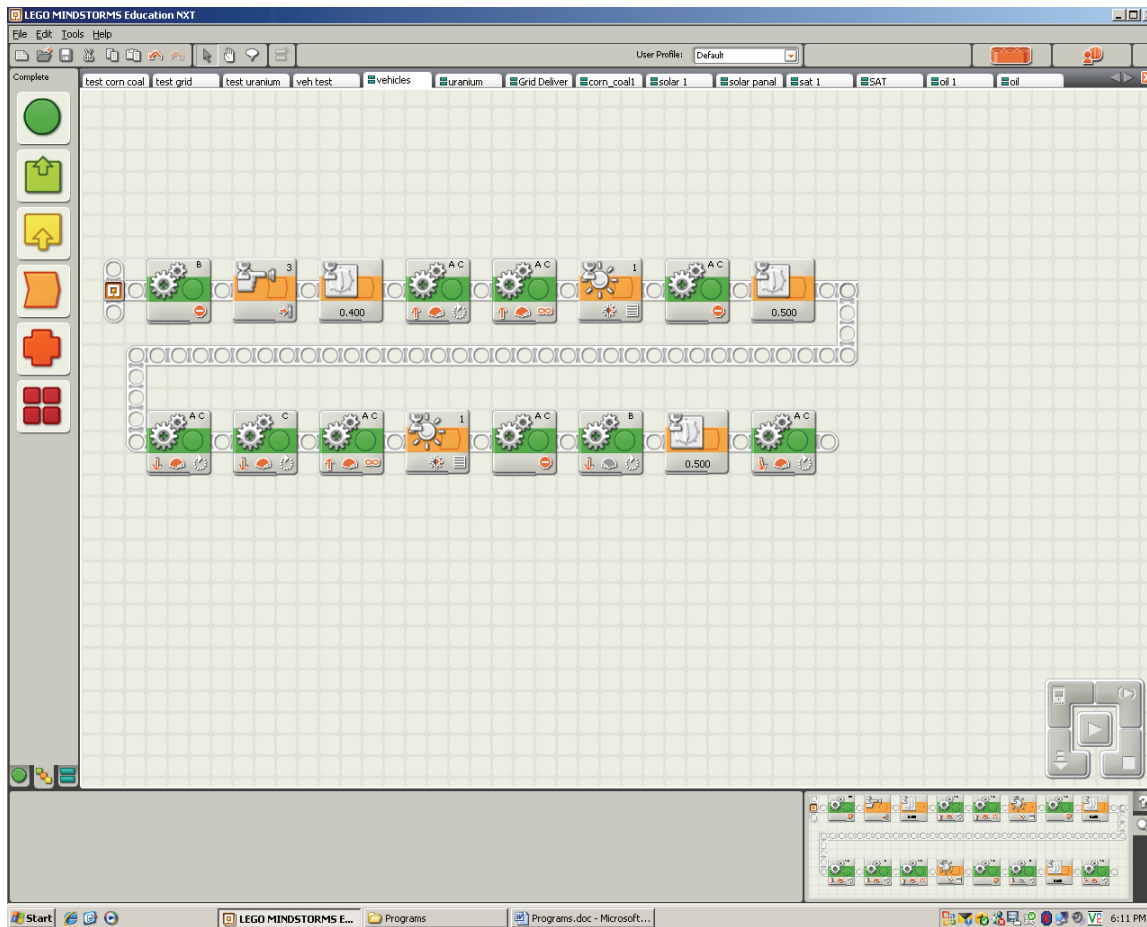

New Covenant Christian Academy
Home School Robotics Club
1603 Belvue Drive
Forest Hill, MD 21050
<http://www.techbrick.com>

TechBrick FLL Team 10, Bel Air, MD

Robot Programs

Vehicles

New Covenant Christian Academy
Home School Robotics Club
1603 Belvue Drive
Forest Hill, MD 21050
<http://www.techbrick.com>