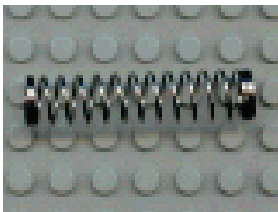

Technic, Shock Absorber 9.5L, Spring (Soft)

<http://www.bricklink.com/catalogItem.asp?P=110a>

This could give your robot great suspension falling off things or could help making a spring powered mechanism.