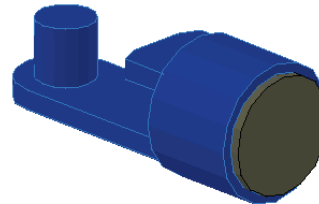

Magnet Cylindrical

<http://www.bricklink.com/catalogItem.asp?P=73092>

Magnets and Magnet Holders

<http://www.bricklink.com/catalogItemPic.asp?S=5397-1>

Magnet Coupling, Train, for Train Base

<http://www.bricklink.com/catalogItem.asp?P=735>

Magnet Coupling, Train - Short for 722 locomotive power pickup brick

<http://www.bricklink.com/catalogItem.asp?P=x799>

Cool Parts on BrickLink

FIRST LEGO League Challenge 2010-2011

Brought to you by:

www.TechBrick.com
1603 Belvue Drive
Forest Hill, MD 21050
info@techbrick.com